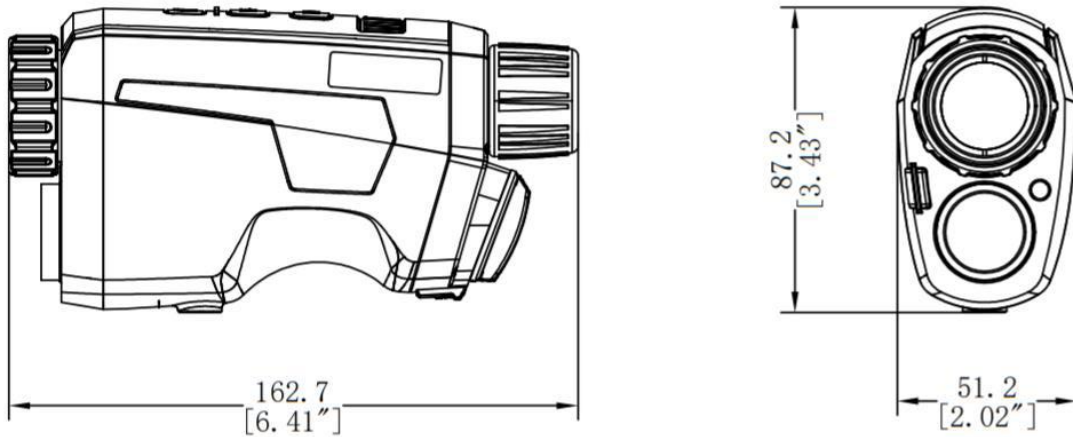

▪ Specification

Thermal Module	
Image Sensor	VOx Uncooled Focal Plane Arrays
Max. Resolution	384 × 288
Frame Rate	50 Hz
Pixel Interval	12 μm
Response Waveband	8 μm to 14 μm
NETD	<35 mK (@25°C, F# = 1.0)
Lens (Focal Length)	25 mm
Detection Range	1200 m
Focus Mode	Manual
Field of View	10.53° × 7.9° (H × V)
Min. Focusing Distance	2 m
Aperture	F1.0
Magnification	2.39
Digital Zoom	1 ×, 2 ×, 4 ×, 8 ×
Optical Module	
Image Sensor	1/2" Progressive Scan CMOS
Focal Length	22 mm
Wavelength	400 nm to 1000 nm
Max. Resolution	1920 × 1080
Min. Illumination	0.001 Lux @ F1.0
Image Display	
Frame Frequency	50 Hz
Display	0.39 inch, OLED, 1024 × 768
Image Mode	White Hot, Black Hot, Red Hot, Fusion, Visible, Image Fusion
FFC (Flat Field Correction) Mode	Auto, Manual, External Correction
Smart Function	
Hot Spot	Yes
Hot Track	Yes
Standby Mode	Yes
System	
Record Video	Yes
Capture Snapshot	Yes
Built-in Memory	16 GB
Power Supply	
Power	Removable Battery
Battery Type	One 18650 battery
Battery Operating Time	5 hours
General	
Protection Level	IP67
Dimension	87.2 mm × 51.2 mm × 162.7 mm (3.43 inch × 2.02 inch × 6.41 inch)
Weight	480 g
Working Temperature	-30 to 55°C
Eye-Relief	19.5 mm

▪ Available Model

- GH25

▪ Dimension

Unit: mm [inch]

COMPLIANCE NOTICE: The thermal series products might be subject to export controls in various countries or regions, including without limitation, the United States, European Union, United Kingdom and/or other member countries of the Wassenaar Arrangement. Please consult your professional legal or compliance expert or local government authorities for any necessary export license requirements if you intend to transfer, export, re-export the thermal series products between different countries.