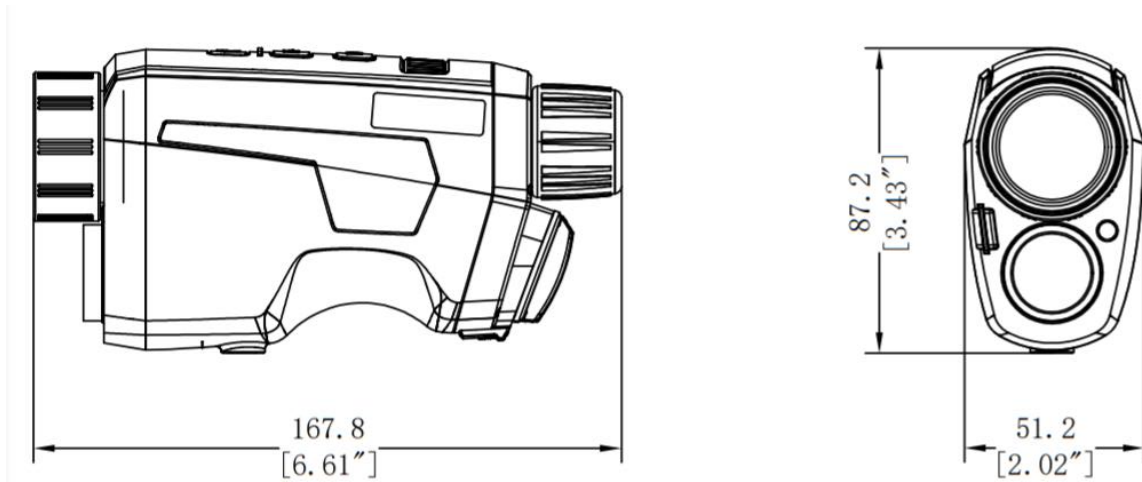

▪ Specification

Thermal Module	
Image Sensor	VOx Uncooled Focal Plane Arrays
Max. Resolution	640 × 512
Frame Rate	50 Hz
Pixel Interval	12 μm
Response Waveband	8 μm to 14 μm
NETD	<35 mK (@25°C, F# = 1.0)
Lens (Focal Length)	35 mm
Detection Range	1800 m
Focus Mode	Manual
Field of View	10.97° × 8.82° (H × V)
Min. Focusing Distance	3 m
Aperture	F1.0
Magnification	2.0
Digital Zoom	1 ×, 2 ×, 4 ×, 8 ×
Optical Module	
Image Sensor	1/2" Progressive Scan CMOS
Focal Length	22 mm
Wavelength	400 nm to 1000 nm
Max. Resolution	1920 × 1080
Min. Illumination	0.001 Lux @ F1.0
Image Display	
Frame Frequency	50 Hz
Display	0.39 inch, OLED, 1024 × 768
Image Mode	White Hot, Black Hot, Red Hot, Fusion, Visible, Image Fusion
FFC (Flat Field Correction) Mode	Auto, Manual, External Correction
Smart Function	
Hot Spot	Yes
Hot Track	Yes
Standby Mode	Yes
System	
Record Video	Yes
Capture Snapshot	Yes
Built-in Memory	16 GB
Power Supply	
Power	Removable Battery
Battery Type	One 18650 battery
Battery Operating Time	4.5 hours
General	
Protection Level	IP67
Dimension	87.2 mm × 51.2 mm × 167.8 mm (3.43 inch × 2.02 inch × 6.61 inch)
Weight	480 g
Working Temperature	-30 to 55°C
Eye-Relief	19.5 mm

- **Available Model**

- GQ35

- **Dimension**

Unit: mm [inch]

COMPLIANCE NOTICE: The thermal series products might be subject to export controls in various countries or regions, including without limitation, the United States, European Union, United Kingdom and/or other member countries of the Wassenaar Arrangement. Please consult your professional legal or compliance expert or local government authorities for any necessary export license requirements if you intend to transfer, export, re-export the thermal series products between different countries.