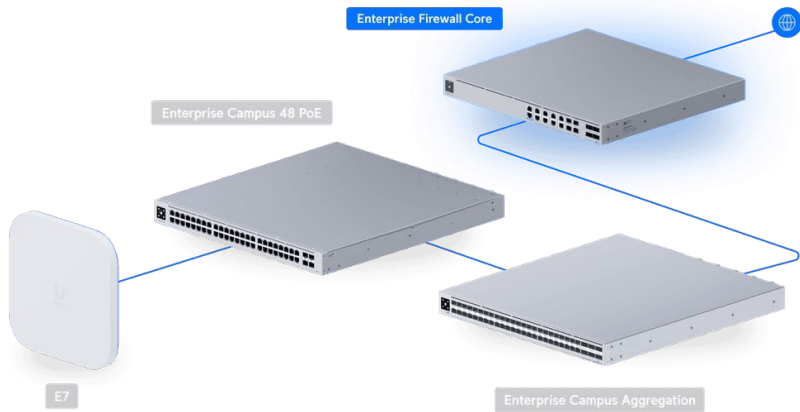

## EF-Core

Datasheet

In The Box

Marketing Images

Accessories

Installation Guide

### Overview

Dimensions	442.4 x 43.7 x 400 mm (17.4 x 1.7 x 15.8")
UniFi Application Suite	
Network	✓
Managed UniFi Devices	2,250+
Simultaneous Users Connected	22,500+
Max. WAN Port Count	8