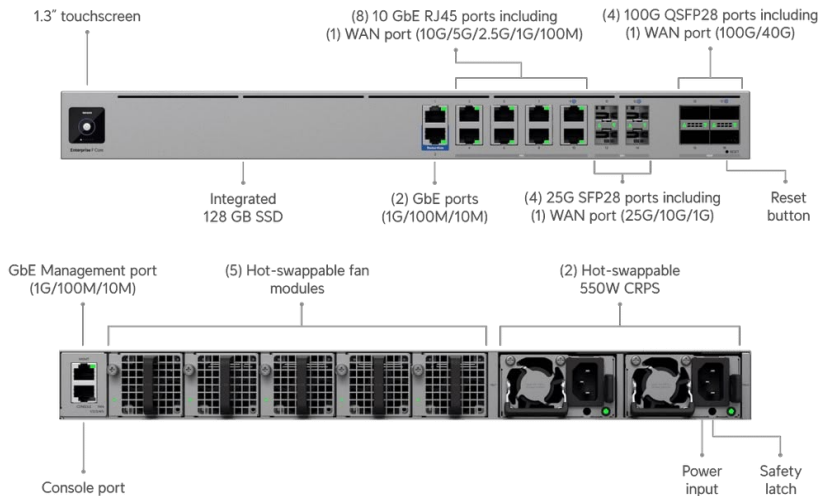

### Overview

Dimensions	442.4 x 43.7 x 400 mm (17.4 x 1.7 x 15.8")
UniFi Application Suite	
Network	✓
Managed UniFi Devices	2,250+
Simultaneous Users Connected	22,500+
Max. WAN Port Count	8