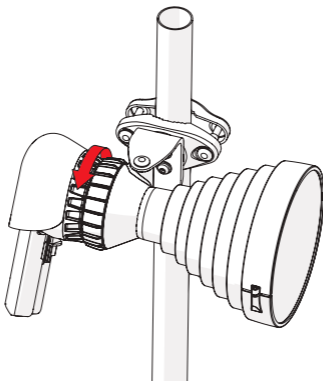

TwistPort™ Adaptor

Installation Guide

Model TwistPort™ Adaptor for Rocket AC shown. Installation instructions are identical for TwistPort™ Adaptor for Rocket M5, TwistPort™ Adaptor for Rocket 5AC-PTP/PTMP, TwistPort™ Adaptor for ePMP 2000 AP, ePMP 1000 AP and CSM, and TwistPort™ Adaptor for Mimosa C5c.