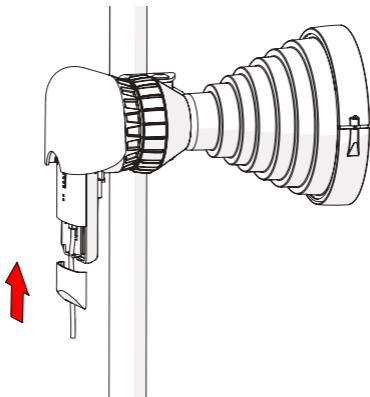

TwistPort™ Adaptor

9

Installation Guide

Model TwistPort™ Adaptor for Rocket AC shown. Installation instructions are identical for TwistPort™ Adaptor for Rocket M5, TwistPort™ Adaptor for Rocket 5AC-PTP/PTMP, TwistPort™ Adaptor for ePMP 2000 AP, ePMP 1000 AP and CSM, and TwistPort™ Adaptor for Mimosa C5c.