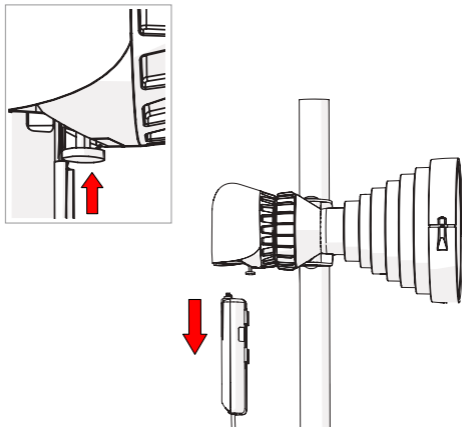

Installation Guide

Model TwistPort™ Adaptor for Rocket AC shown. Installation instructions are identical for TwistPort™ Adaptor for Rocket M5, TwistPort™ Adaptor for Rocket 5AC-PTP/PTMP, TwistPort™ Adaptor for ePMP 2000 AP, ePMP 1000 AP and CSM, and TwistPort™ Adaptor for Mimosa C5c.