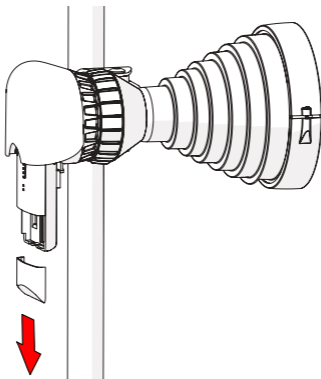

TwistPort™ Adaptor

7

Installation Guide

Model TwistPort™ Adaptor for Rocket AC shown. Installation instructions are identical for TwistPort™ Adaptor for Rocket M5, TwistPort™ Adaptor for Rocket 5AC-PTP/PTMP, TwistPort™ Adaptor for ePMP 2000 AP, ePMP 1000 AP and CSM, and TwistPort™ Adaptor for Mimosa C5c.