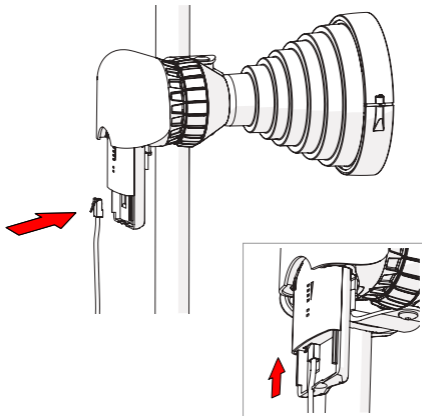

TwistPort™ Adaptor

Installation Guide

Model TwistPort™ Adaptor for Rocket AC shown. Installation instructions are identical for TwistPort™ Adaptor for Rocket M5, TwistPort™ Adaptor for Rocket 5AC-PTP/PTMP, TwistPort™ Adaptor for ePMP 2000 AP, ePMP 1000 AP and CSM, and TwistPort™ Adaptor for Mimosa C5c.