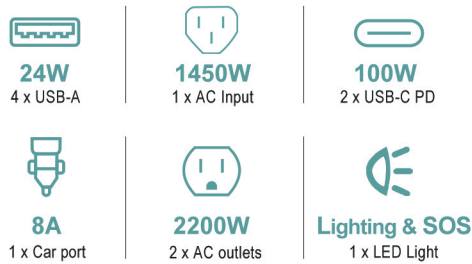

One Hub For All Your Needs

P25 MAX
POWER STATION

UN38.3

SPECIFICATIONS

NP25 MAX Technical parameters

Model:		Capacity:	1935Wh 50.4V
AC Output (x2):	2200W AC Output Socket	AC Charger Input Power:	Charge 1450W Max
USB-C Output (x2):	5V/9V/12V/15V/20V 5A100W Max	Solar Charge Input:	10-40V 300W MAX
USB-A Output (x4):	5V/9V/12V 24W MAX	AC Charger Input Voltage:	220~240 VAC
DC 5521 Output (x2):	13.6V 3A	PACK:	14S12P(3.2Ah*3.6V)
Cigarette lighter :	136W 13.6V 10A MAX	Life Span:	800 Cycles 80%
Discharge Temperature:	-20°C ~ 60°C	Cell Type:	NCM 18650
Charge Temperature:	0°C - 45°C	Package Size:	41.8X27.8X42.8cm
		G.W:	17.3kg

Your EXPERT Portable Power Station

Powerful Capacity & Output

2200W Power Output

The Most Versatile Ports

The Fastest Charging Speed

Available plugs

Power Wherever You Need

Outdoor Adventure