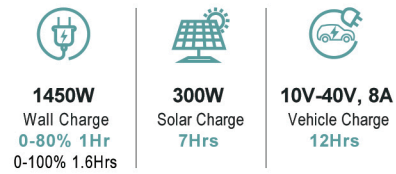

One Hub For All Your Needs

P25 MAX
POWER STATION

UN38.3

SPECIFICATIONS

NP25 MAX Technical parameters

Model:		Capacity:	1935Wh 50.4V
AC Output (x2):	2200W AC Output Socket	AC Charger Input Power:	Charge 1450W Max
USB-C Output (x2):	5V/9V/12V/15V/20V 5A100W Max	Solar Charge Input:	10-40V 300W MAX
USB-A Output (x4):	5V/9V/12V 24W MAX	AC Charger Input Voltage:	220~240 VAC
DC 5521 Output (x2):	13.6V 3A	PACK:	14S12P(3.2Ah*3.6V)
Cigarette lighter :	136W 13.6V 10A MAX	Life Span:	800 Cycles 80%
Discharge Temperature:	-20°C ~ 60°C	Cell Type:	NCM 18650
Charge Temperature:	0°C - 45°C	Package Size:	41.8X27.8X42.8cm
		G.W:	17.3kg

Your EXPERT Portable Power Station

Powerful Capacity & Output

2200W Power Output

The Most Versatile Ports

The Fastest Charging Speed

Available plugs

Power Wherever You Need

Outdoor Adventure