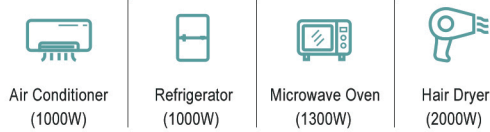

One Hub For All Your Needs

P25 MAX
POWER STATION

UN38.3

SPECIFICATIONS

NP25 MAX Technical parameters

Model:		Capacity:	1935Wh 50.4V
AC Output (x2):	2200W AC Output Socket	AC Charger Input Power:	Charge 1450W Max
USB-C Output (x2):	5V/9V/12V/15V/20V 5A100W Max	Solar Charge Input:	10-40V 300W MAX
USB-A Output (x4):	5V/9V/12V 24W MAX	AC Charger Input Voltage:	220~240 VAC
DC 5521 Output (x2):	13.6V 3A	PACK:	14S12P(3.2Ah*3.6V)
Cigarette lighter :	136W 13.6V 10A MAX	Life Span:	800 Cycles 80%
Discharge Temperature:	-20°C ~ 60°C	Cell Type:	NCM 18650
Charge Temperature:	0°C - 45°C	Package Size:	41.8X27.8X42.8cm
		G.W:	17.3kg

Your EXPERT Portable Power Station

Powerful Capacity & Output

2200W Power Output

The Most Versatile Ports

The Fastest Charging Speed

Available plugs

Power Wherever You Need

Outdoor Adventure