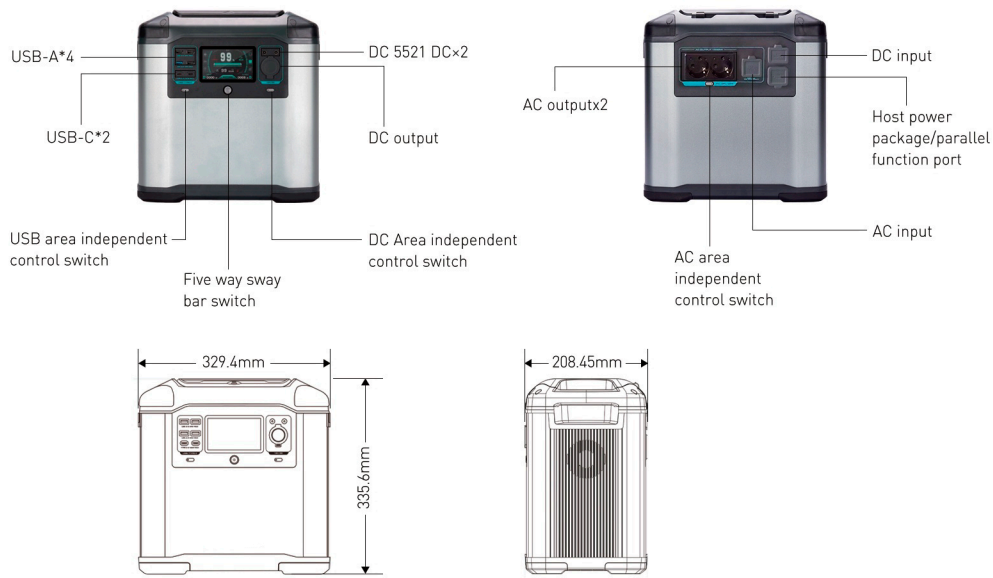

One Hub For All Your Needs

P25 MAX
POWER STATION

UN38.3

SPECIFICATIONS

NP25 MAX Technical parameters

Model:		Capacity:	1935Wh 50.4V
AC Output (x2):	2200W AC Output Socket	AC Charger Input Power:	Charge 1450W Max
USB-C Output (x2):	5V/9V/12V/15V/20V 5A100W Max	Solar Charge Input:	10-40V 300W MAX
USB-A Output (x4):	5V/9V/12V 24W MAX	AC Charger Input Voltage:	220~240 VAC
DC 5521 Output (x2):	13.6V 3A	PACK:	14S12P(3.2Ah*3.6V)
Cigarette lighter :	136W 13.6V 10A MAX	Life Span:	800 Cycles 80%
Discharge Temperature:	-20°C ~ 60°C	Cell Type:	NCM 18650
Charge Temperature:	0°C - 45°C	Package Size:	41.8X27.8X42.8cm
		G.W:	17.3kg

Your EXPERT Portable Power Station

Powerful Capacity & Output

2200W Power Output

The Most Versatile Ports

The Fastest Charging Speed

Available plugs

Power Wherever You Need

Outdoor Adventure