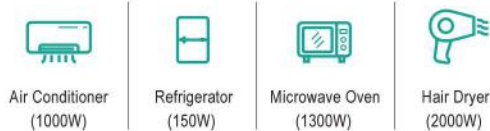

One Hub For All Your Needs

SPECIFICATIONS

S15 Technical parameters (LiFePO4 Version)

Model:	S15	Capacity:	960Wh
AC Output (x3):	1500W AC Output Socket	AC Charger Input Power:	Charge 800W Max
USB-C Output (x1):	5V/9V/12V/15V/20V 5A100W Max	Solar Charge Input:	10V-65V 8A 800W MAX
USB-A Output (x2):	5V/9V/12V 24W MAX	AC Charger Input Voltage:	100-120V/ 220-240V (50HZ/60HZ)
DC 5521 Output (x2):	13.6V 3A	PACK:	10S1P
Cigarette lighter :	13.6V 10A	Life Span:	3000 Cycles 80%
Discharge Temperature:	-20°C ~ 60°C	Cell Type:	LiFePO4
Charge Temperature:	0°C - 60°C	Size:	330X210X285mm
		N.W:	13.7kg

Your EXPERT Portable Power Station

Powerful Capacity & Output

1500W Power Output

The Fastest Charging Speed

The Most Versatile Ports

Available plugs

Power Wherever You Need

Outdoor Adventure