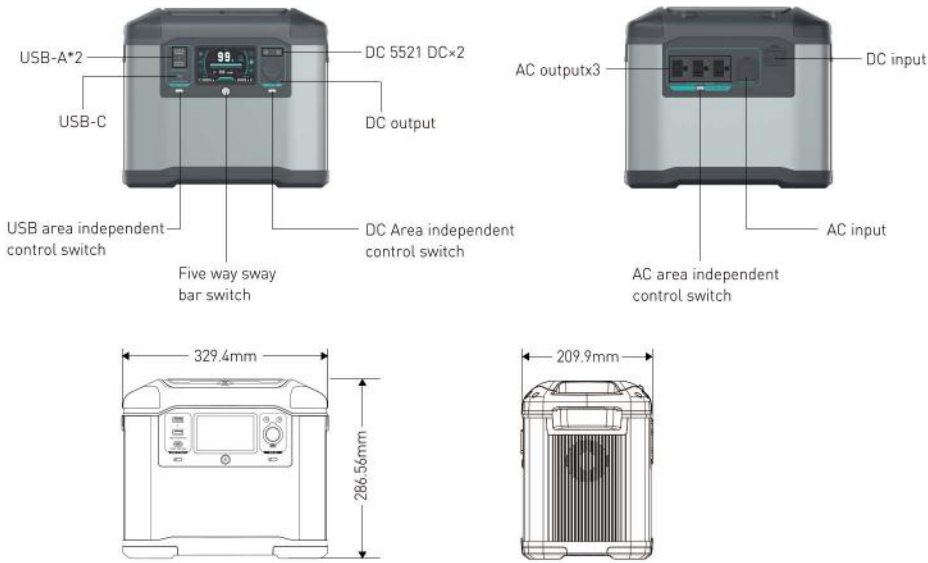

One Hub For All Your Needs

SPECIFICATIONS

S15 Technical parameters (LiFePO4 Version)

Model:	S15	Capacity:	960Wh
AC Output (x3):	1500W AC Output Socket	AC Charger Input Power:	Charge 800W Max
USB-C Output (x1):	5V/9V/12V/15V/20V 5A100W Max	Solar Charge Input:	10V-65V 8A 800W MAX
USB-A Output (x2):	5V/9V/12V 24W MAX	AC Charger Input Voltage:	100-120V/ 220-240V (50HZ/60HZ)
DC 5521 Output (x2):	13.6V 3A	PACK:	10S1P
Cigarette lighter :	13.6V 10A	Life Span:	3000 Cycles 80%
Discharge Temperature:	-20°C ~ 60°C	Cell Type:	LiFePO4
Charge Temperature:	0°C - 60°C	Size:	330X210X285mm
		N.W:	13.7kg

Your EXPERT Portable Power Station

Powerful Capacity & Output

1500W Power Output

The Fastest Charging Speed

The Most Versatile Ports

Available plugs

Power Wherever You Need

Outdoor Adventure