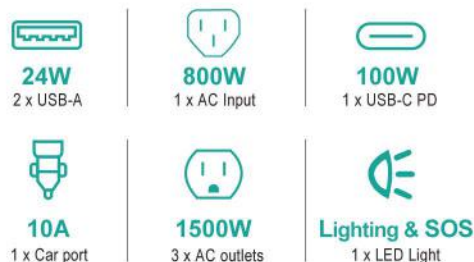

One Hub For All Your Needs

SPECIFICATIONS

S15 Technical parameters (LiFePO4 Version)

Model:	S15	Capacity:	960Wh
AC Output (x3):	1500W AC Output Socket	AC Charger Input Power:	Charge 800W Max
USB-C Output (x1):	5V/9V/12V/15V/20V 5A100W Max	Solar Charge Input:	10V-65V 8A 800W MAX
USB-A Output (x2):	5V/9V/12V 24W MAX	AC Charger Input Voltage:	100-120V/ 220-240V (50HZ/60HZ)
DC 5521 Output (x2):	13.6V 3A	PACK:	10S1P
Cigarette lighter :	13.6V 10A	Life Span:	3000 Cycles 80%
Discharge Temperature:	-20°C ~ 60°C	Cell Type:	LiFePO4
Charge Temperature:	0°C - 60°C	Size:	330X210X285mm
		N.W:	13.7kg

Your EXPERT Portable Power Station

Powerful Capacity & Output

1500W Power Output

The Fastest Charging Speed

The Most Versatile Ports

Available plugs

Power Wherever You Need

Outdoor Adventure